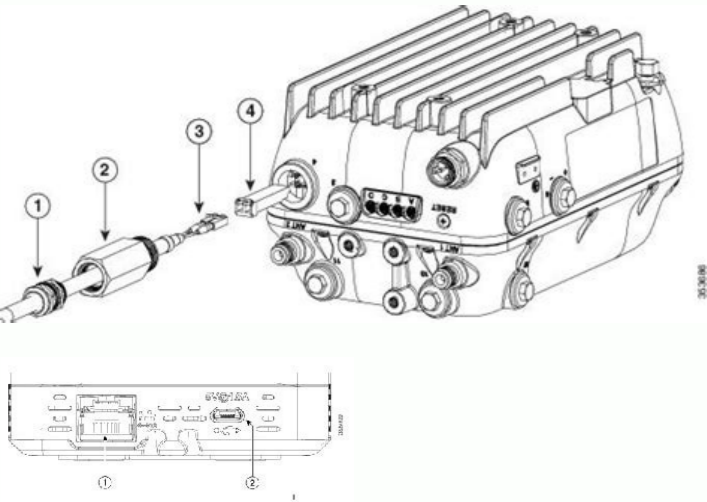

Cisco ap 1852i installation guide

Cisco amp installation guide.