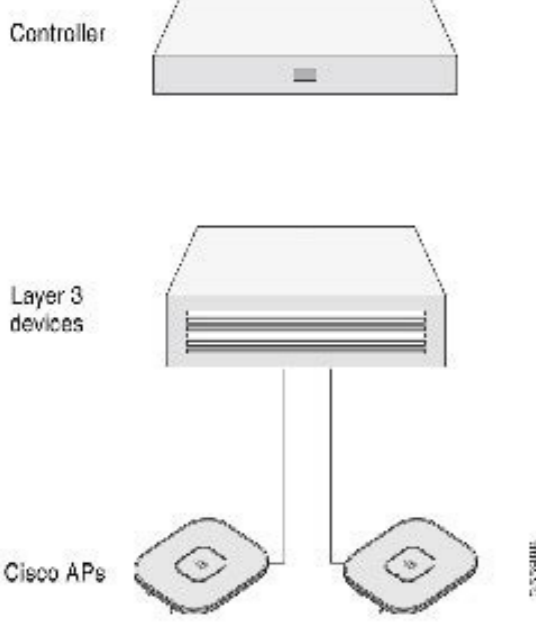

Cisco ap 1852i installation guide

Cisco amp installation guide.